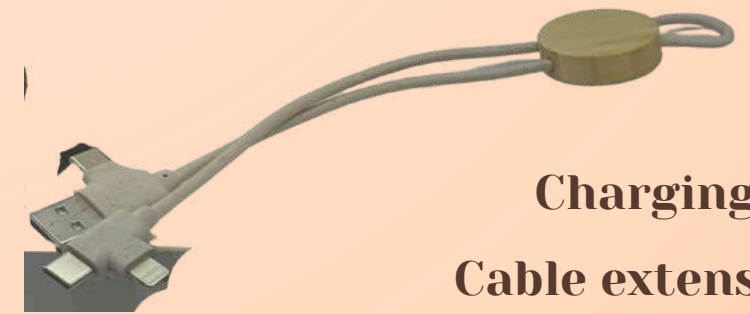

Diwali Gift

Portfolio

TimberTech-Portfolio

Wooden Themed Desk Organisator with Pen stand and digital Clock

Wooden Themed Desk Organisator with Pen stand and Cup warmer

Mobile Holder with Charging Cable extension made with wheat straw based Raw material