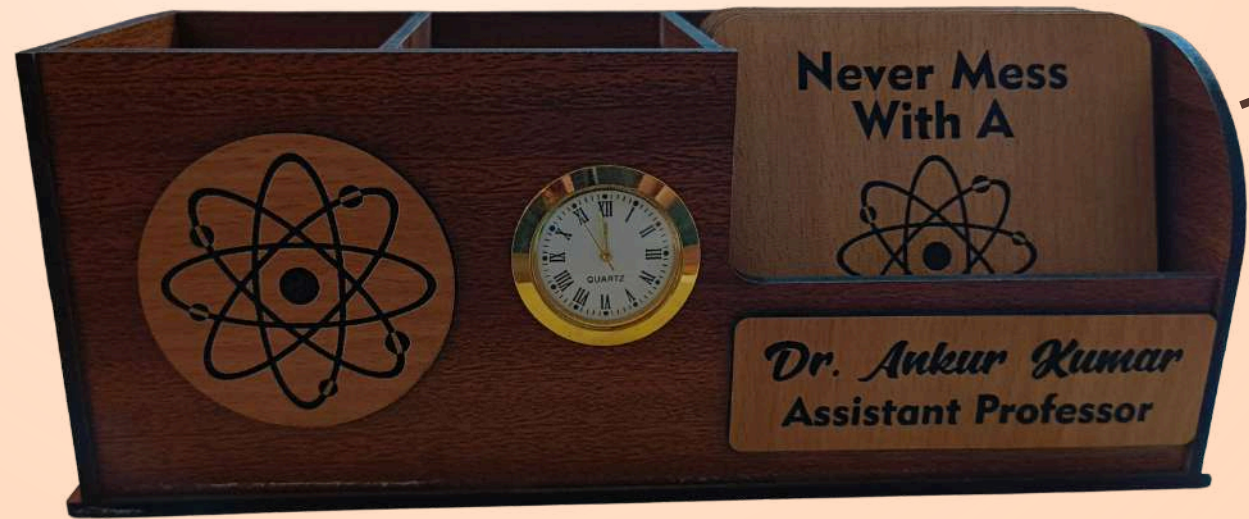

**Ramlala Idol in 3D
Mandir (Wooden
Themed)**