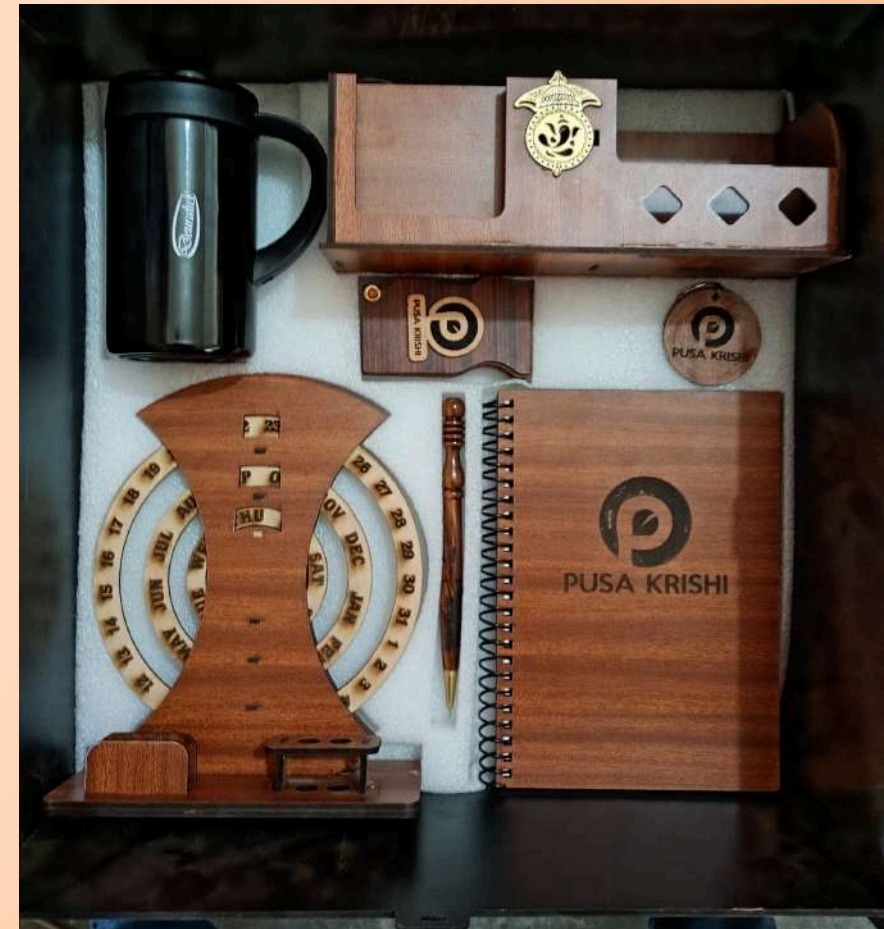

Taksha Custom Kits

Personalized solutions, packed with purpose