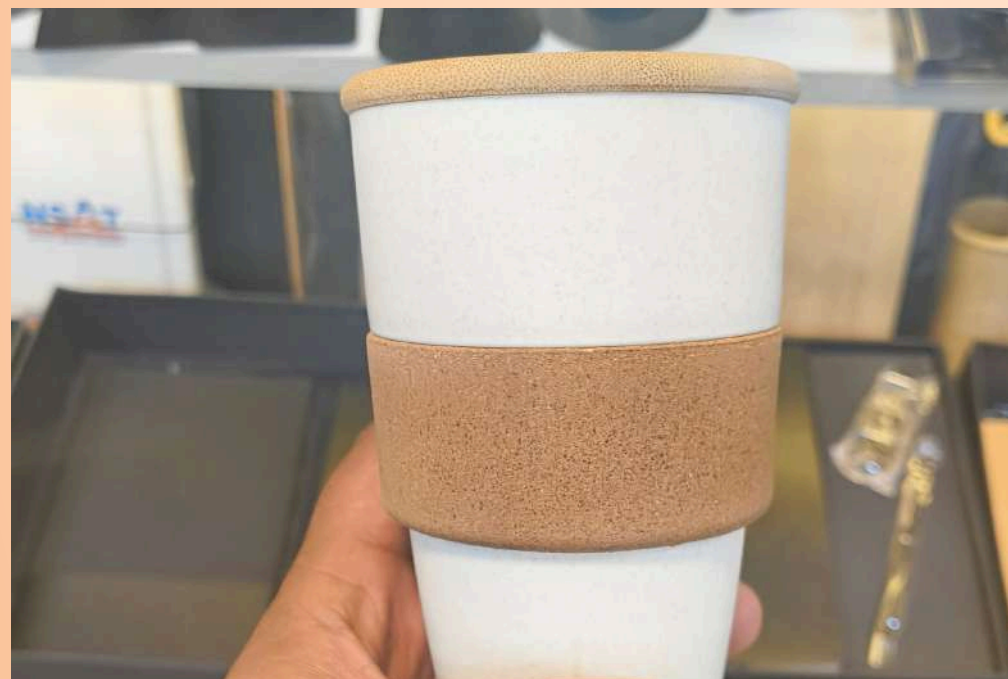

Diwali Gift

Portfolio

TimberTech-Portfolio

Wooden Themed Desk Organisator with Pen stand and digital Clock

Wooden Themed Desk Organisator with Pen stand and Cup warmer

Mobile Holder with Charging Cable extension made with wheat straw based Raw material

Charging Cable extension made with wheat straw based Raw material

ECO Accessories

**Wooden Themed Diffuser
(Ideal for office Decor)**

Stylish Coffee Mugs
(Made with wheatstraw based Raw materials)

Taksha Innovations